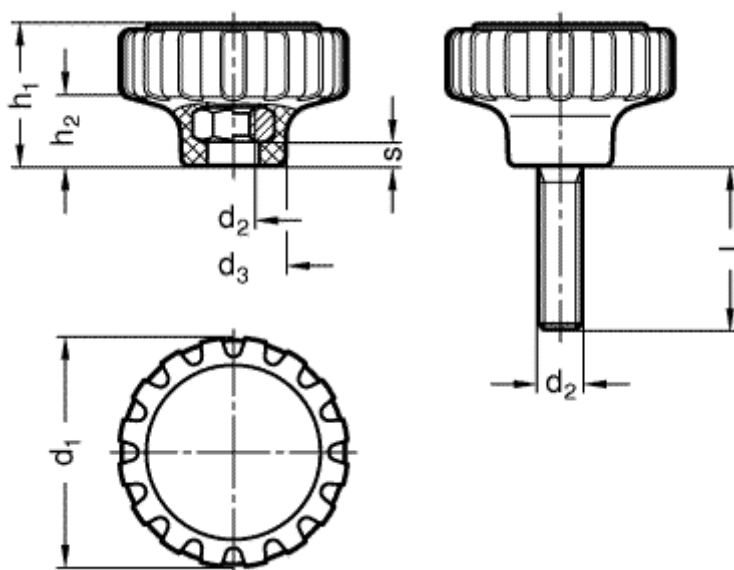

Article number: 201138005

Description: E+G Knurled knob
GN 7336-34-M6-30-ST

Measures

d1 = 34
d2 = M 6
d3 = 16
h1 = 20
h2 = 10,5
l = 30
s = 5